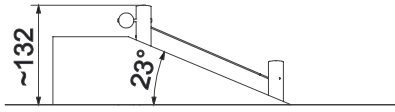

Information about the product

Dimensions	ca. 208 x 225 cm
Safety zone	ca. 518 x 525 cm
Safety zone area	ca. 25 m ²
Overall height	ca. 132 cm
Free fall height	ca. 50 cm
Amount of users	3
Product complies with EN 1176-1:2017-12	Yes
Availability of spare parts	Yes
Age range	3-12

According to EN 1176-1:2017-12 norm, the product requires applying a safety surface according to the product's free fall height.

Functions

SCALE 1:100

Materials

Natural robinia wood

Polypropylene ropes
pp - multisplit type with
a steel core and a diameter
of 16 mm