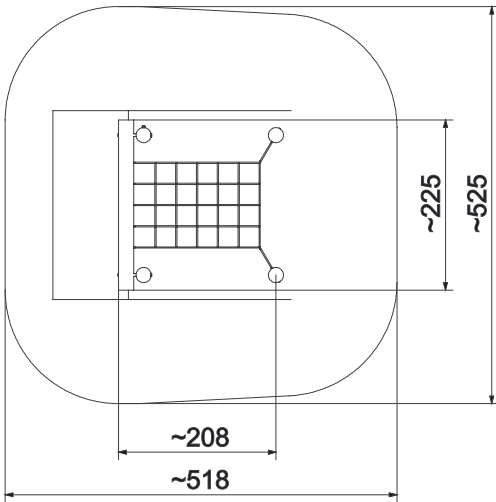

Information about the product

Dimensions	ca. 208 x 225 cm
Safety zone	ca. 518 x 525 cm
Safety zone area	ca. 25 m ²
Overall height	ca. 132 cm
Free fall height	ca. 50 cm
Amount of users	3
Product complies with EN 1176-1:2017-12	Yes
Availability of spare parts	Yes
Age range	3-12

According to EN 1176-1:2017-12 norm, the product requires applying a safety surface according to the product's free fall height.

Functions

SCALE 1:100

Materials

Natural robinia wood

Polypropylene ropes
pp - multisplit type with
a steel core and a diameter
of 16 mm