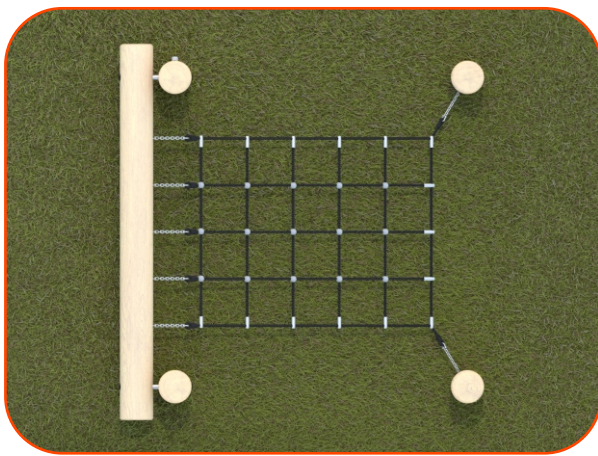

Information about the product

Dimensions	ca. 208 x 225 cm
Safety zone	ca. 518 x 525 cm
Safety zone area	ca. 25 m ²
Overall height	ca. 132 cm
Free fall height	ca. 50 cm
Amount of users	3
Product complies with EN 1176-1:2017-12	Yes
Availability of spare parts	Yes
Age range	3-12

According to EN 1176-1:2017-12 norm, the product requires applying a safety surface according to the product's free fall height.

Functions

SCALE 1:100

Materials

Natural robinia wood

Polypropylene ropes
pp - multisplit type with
a steel core and a diameter
of 16 mm

Solid and esthetic rope
connectors made of
injection molded
polyamide.